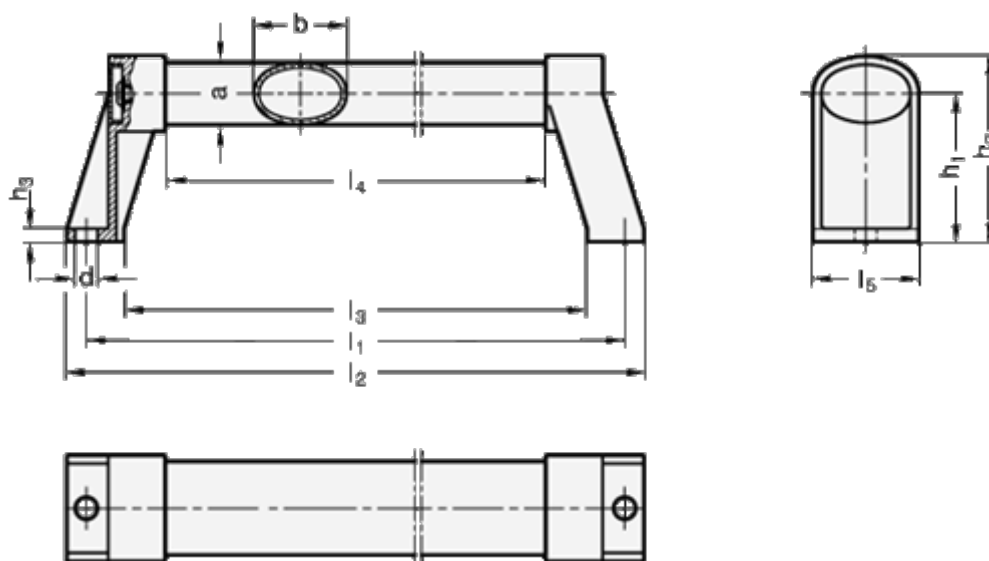

Article number: 20334136400EL

Description: E+G Oval tubular handle
GN 334.1-36-400-EL

Measures

a = 24	l ₃ = 371
b = 36	l ₄ = 339
d = 8.5	l ₅ = 41
h ₁ = 57	
h ₂ = 72	
h ₃ = 5	
l ₁ = 400	
l ₂ = 415	